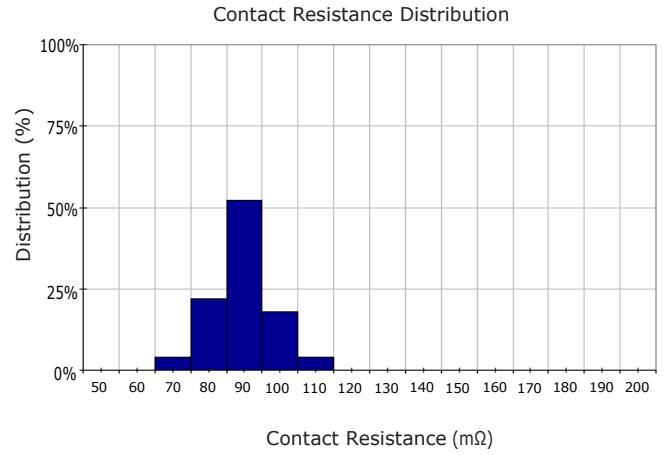

PERFORMANCE DATA

Contact Resistance

Carry Current

Life

Coil Temperature Rise

Notes: Reference data of MXJ-105AH-53

Operate and Release Voltage

Magnetic Interference

Notes: Reference data of MXJ-105AH-53