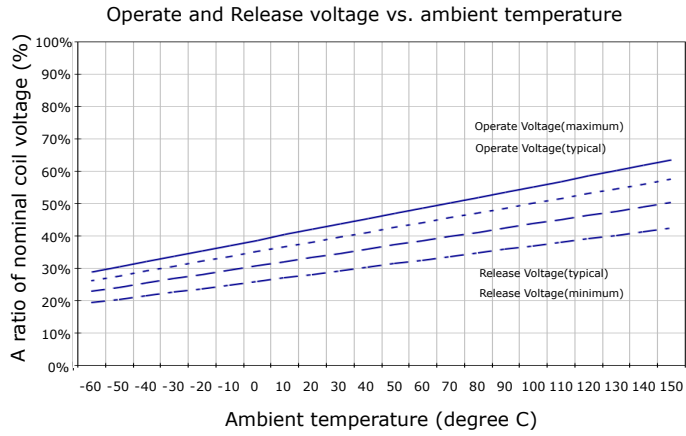

PERFORMANCE DATA

Contact Resistance

Carry Current

Life

Coil Temperature Rise

Notes: Reference data of MXJ-105AH-53

Operate and Release Voltage

Magnetic Interference