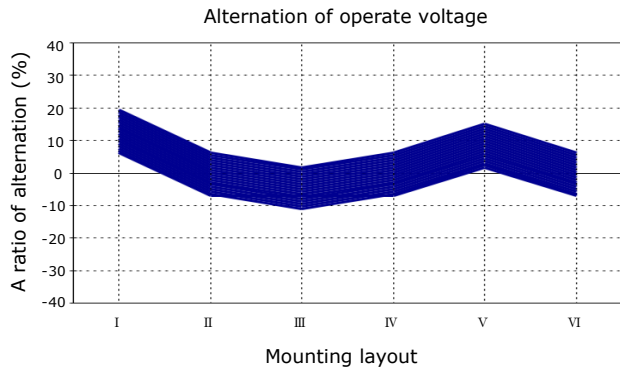

PERFORMANCE DATA

Contact Resistance

Carry Current

Life

Coil Temperature Rise

Notes: Reference data of MXJ-105AH-53

Operate and Release Voltage

Magnetic Interference