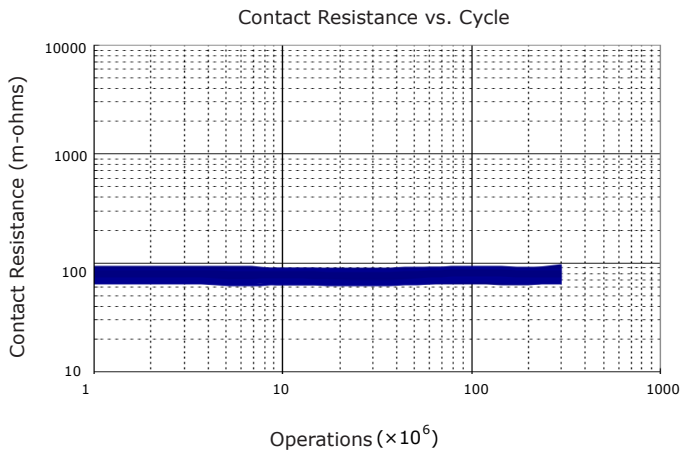

PERFORMANCE DATA

Contact Resistance

Carry Current

Life

Coil Temperature Rise

Notes: Reference data of MXJ-105AH-53

Operate and Release Voltage

Magnetic Interference

Notes: Reference data of MXJ-105AH-53