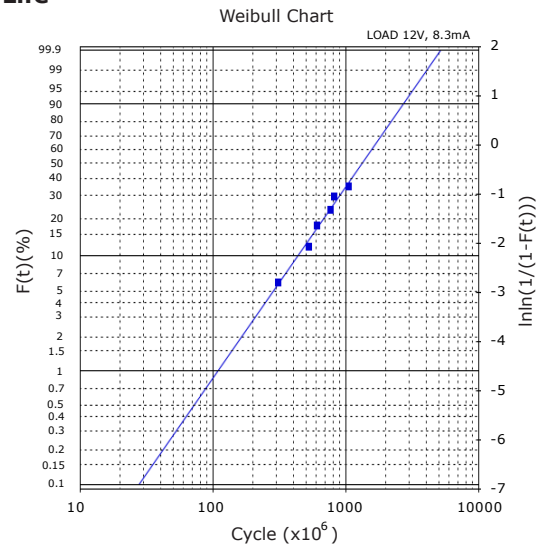

PERFORMANCE DATA

Contact Resistance

Carry Current

Life

Coil Temperature Rise

Notes: Reference data of MXJ-105AH-53

Operate and Release Voltage

Magnetic Interference

Notes: Reference data of MXJ-105AH-53