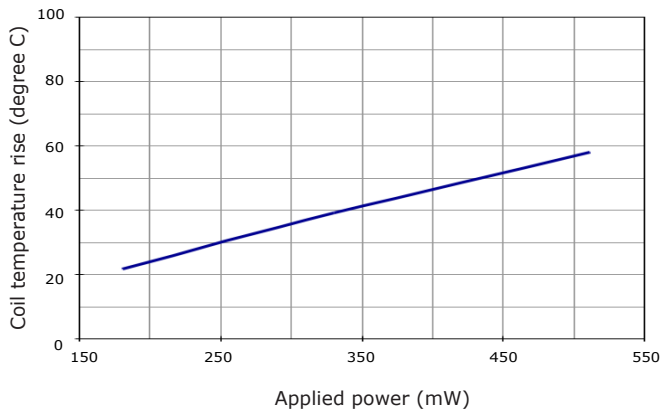

PERFORMANCE DATA

Contact Resistance

Carry Current

Life

Coil Temperature Rise

Notes: Reference data of MXJ-105AH-53

Operate and Release Voltage

Magnetic Interference