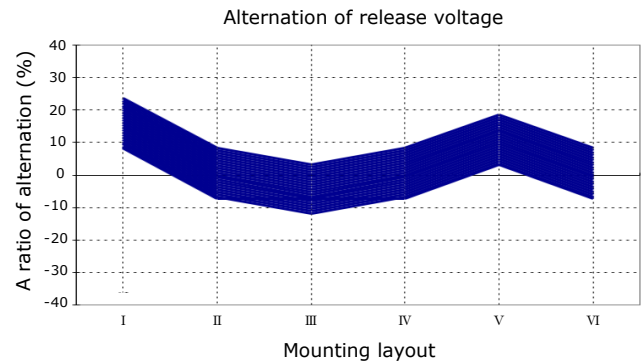

PERFORMANCE DATA

Contact Resistance

Carry Current

Life

Coil Temperature Rise

Notes: Reference data of MXJ-105AH-53

Operate and Release Voltage

Magnetic Interference