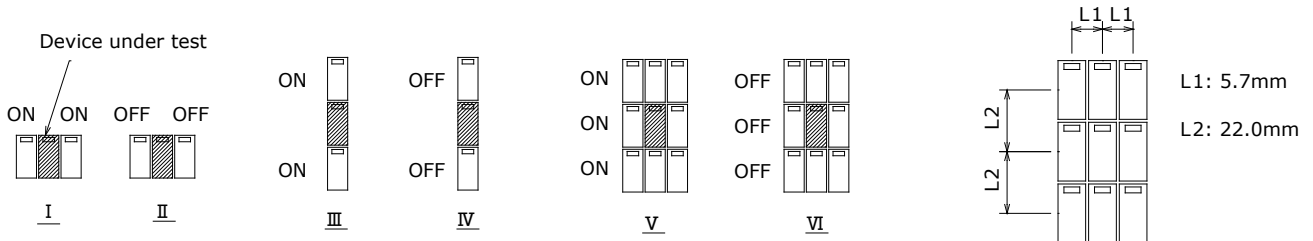

PERFORMANCE DATA

Contact Resistance

Carry Current

Life

Coil Temperature Rise

Notes: Reference data of MXJ-105AH-53

Operate and Release Voltage

Magnetic Interference