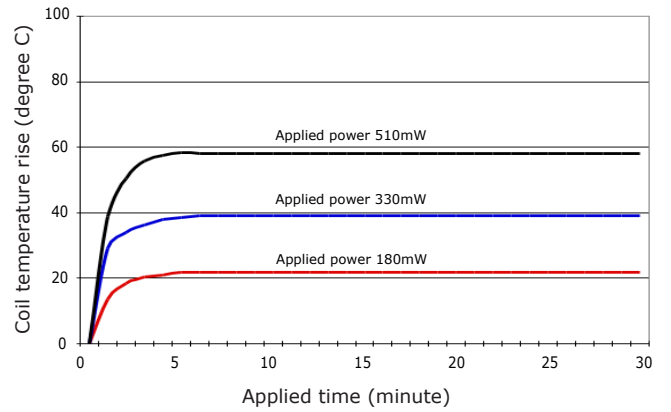

PERFORMANCE DATA

Contact Resistance

Carry Current

Life

Coil Temperature Rise

Notes: Reference data of MXJ-105AH-53

Operate and Release Voltage

Magnetic Interference