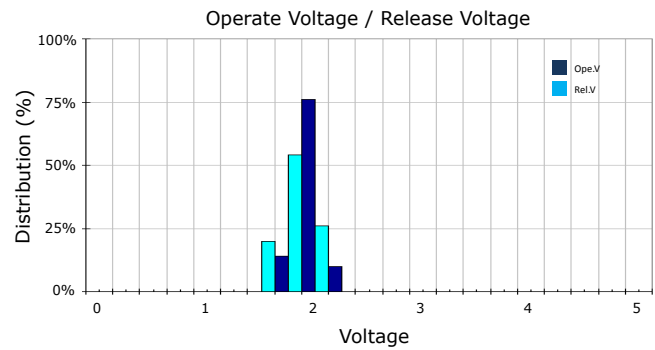

PERFORMANCE DATA

Contact Resistance

Carry Current

Life

Coil Temperature Rise

Notes: Reference data of MXJ-105AH-53

Operate and Release Voltage

Magnetic Interference