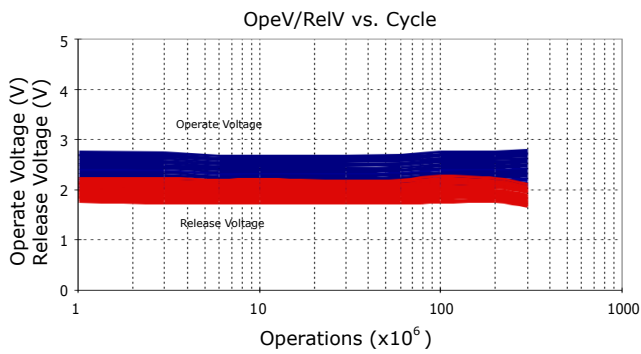

PERFORMANCE DATA

Contact Resistance

Carry Current

Life

Coil Temperature Rise

Notes: Reference data of MXJ-105AH-53

Operate and Release Voltage

Magnetic Interference