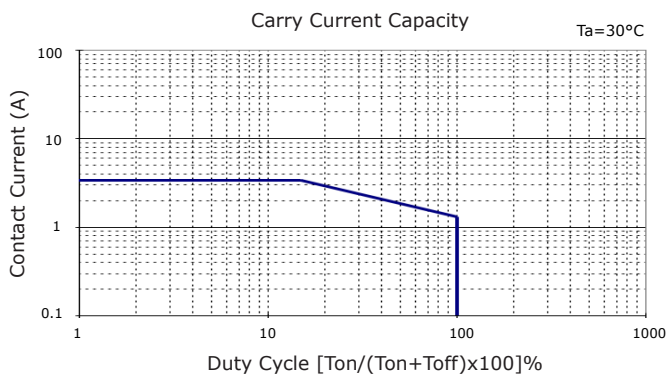

PERFORMANCE DATA

Contact Resistance

Carry Current

Life

Coil Temperature Rise

Notes: Reference data of MXJ-105AH-53

Operate and Release Voltage

Magnetic Interference

Notes: Reference data of MXJ-105AH-53