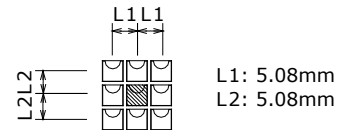

Device under test