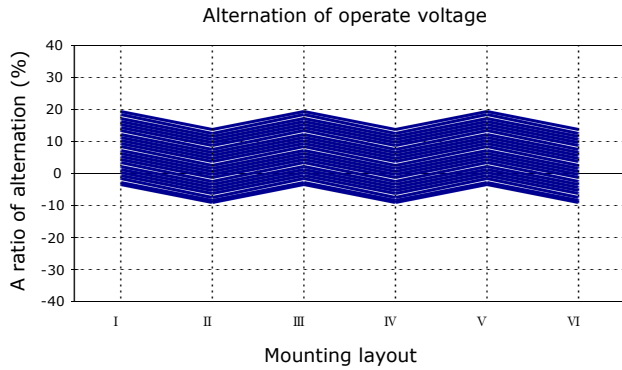

Magnetic Interference

Device under test

Notes: Reference data of MFS-E105G-53