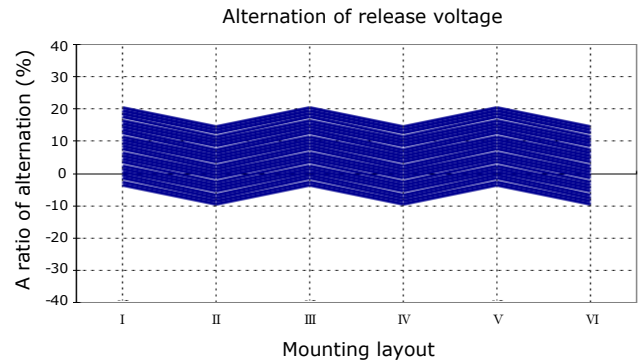

Magnetic Interference

Device under test

Notes: Reference data of MFS-E105G-53